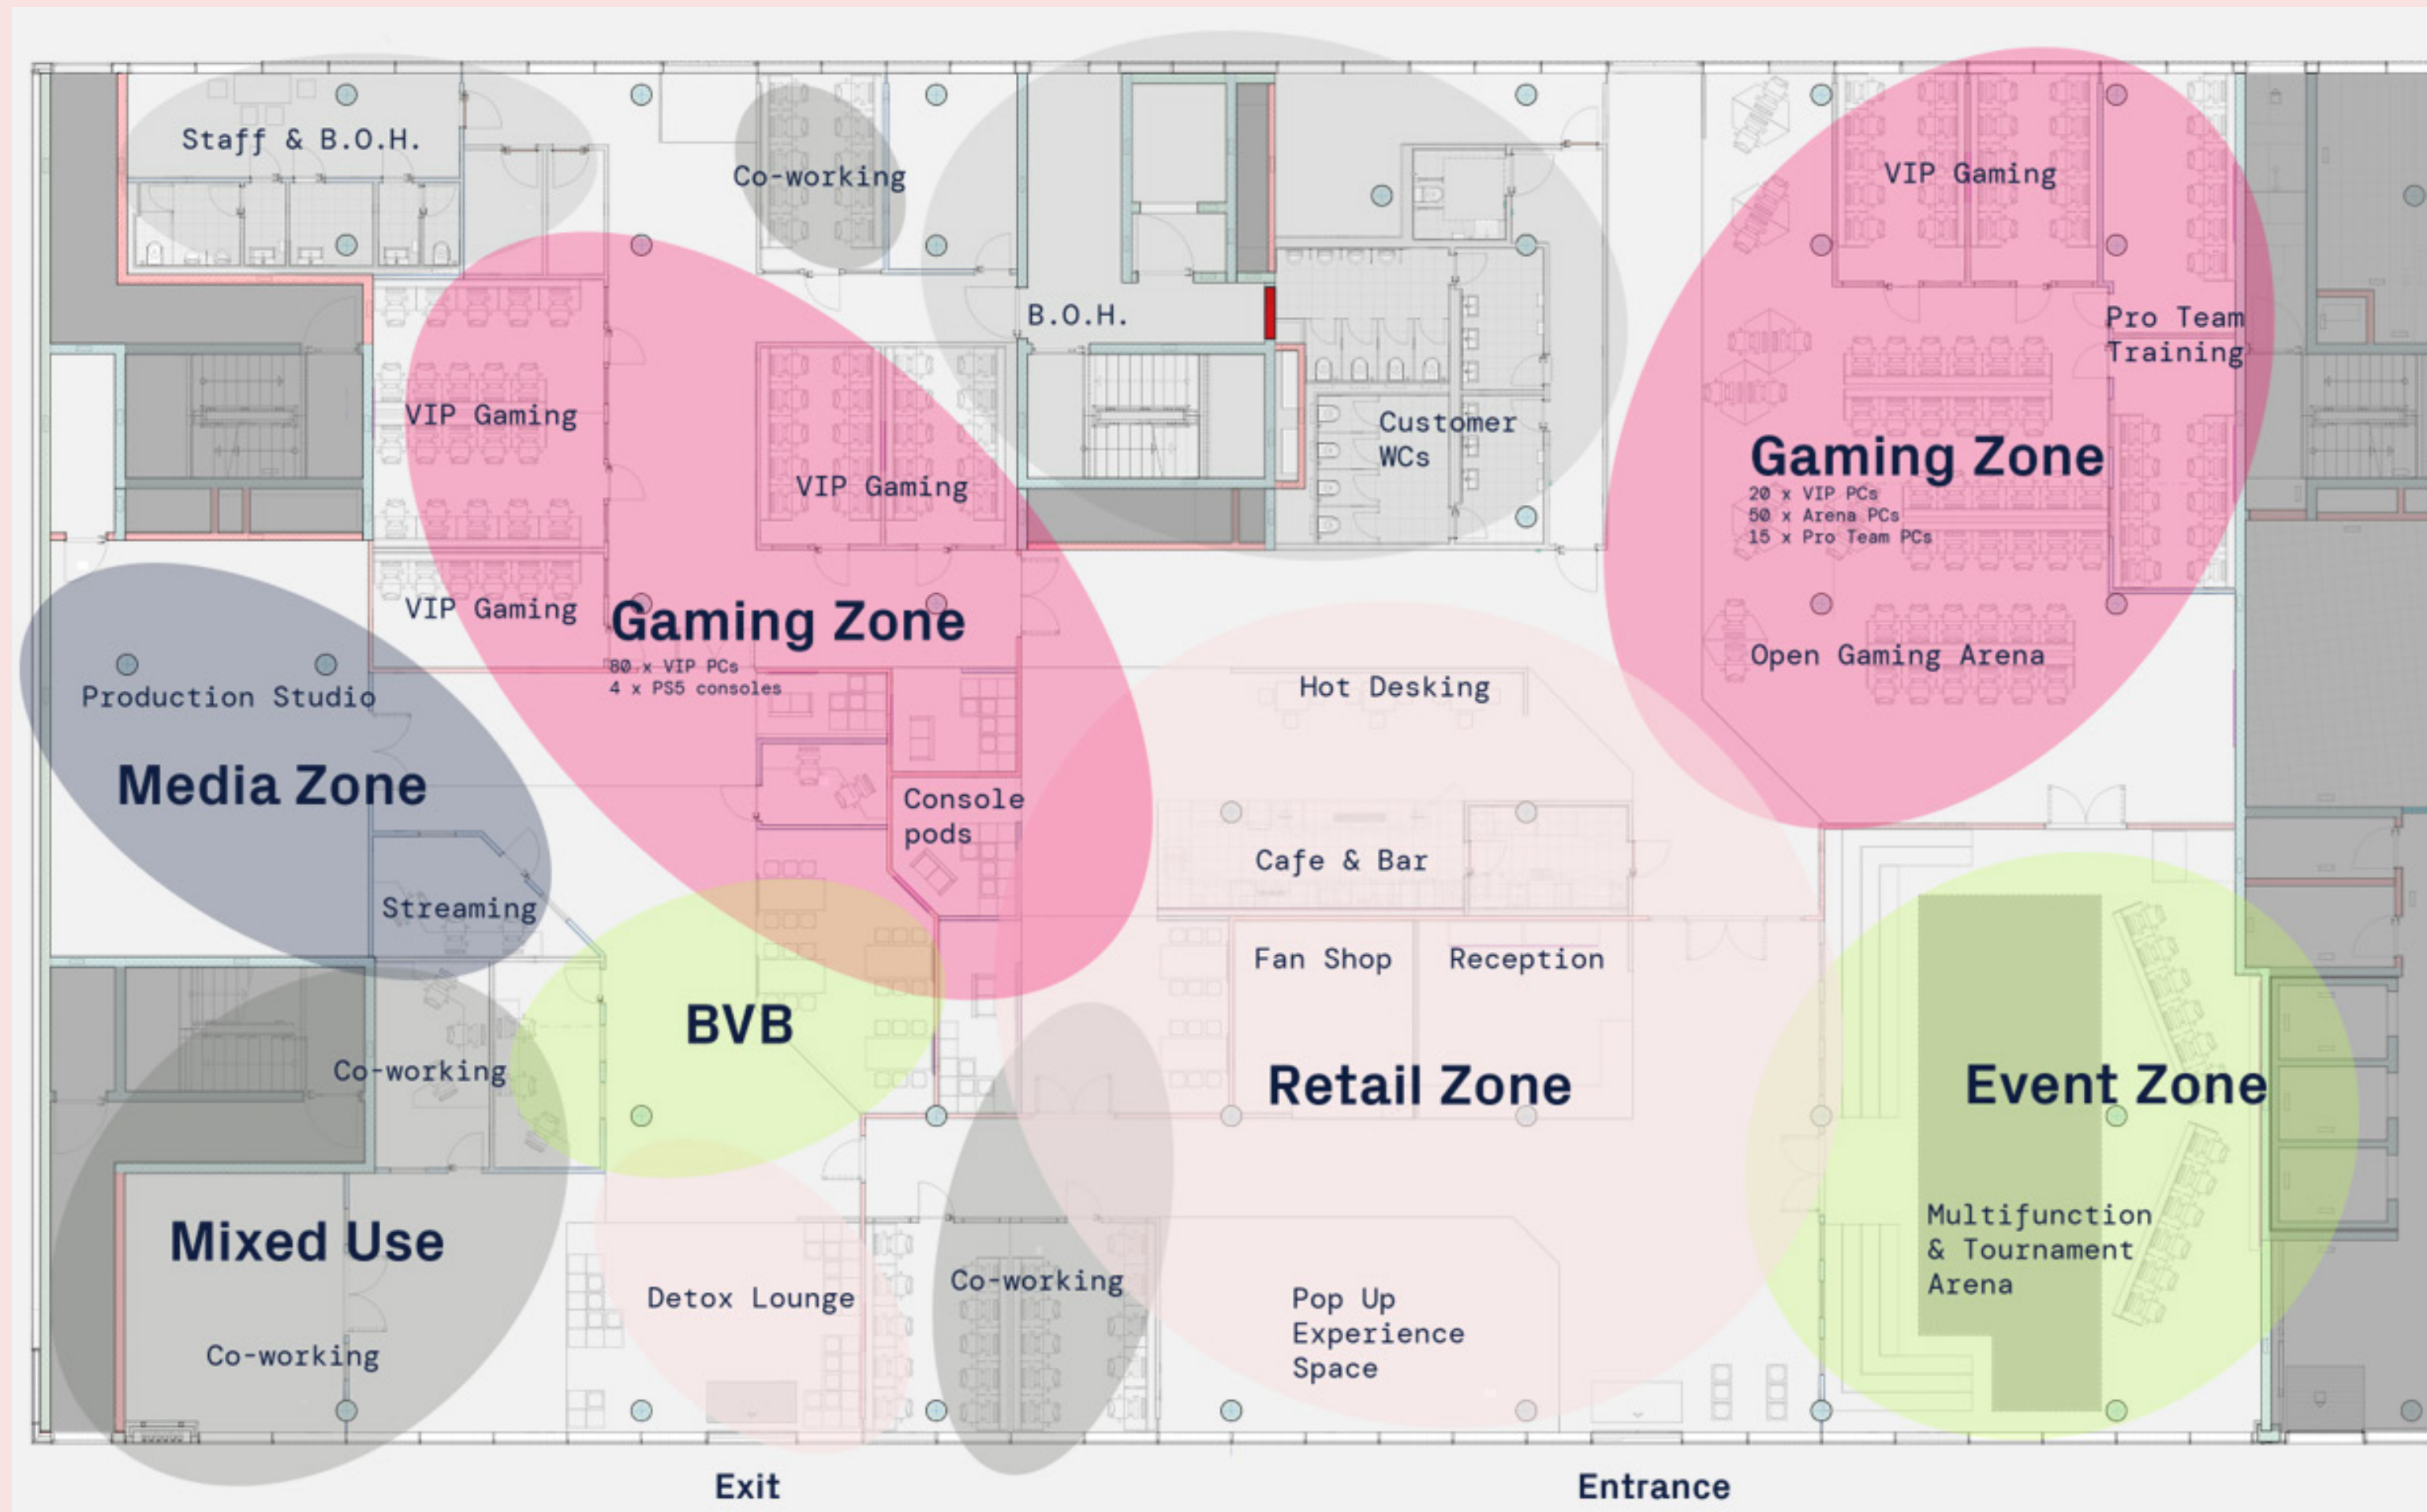

Venue Plan

Strategically zoned layout designed to maximise versatility and audience diversity.

Gaming Zone

- Casual & Competitive Gamer
- Schools & colleges
- Pro /semi pro teams
- Group bookings

Teambuilding